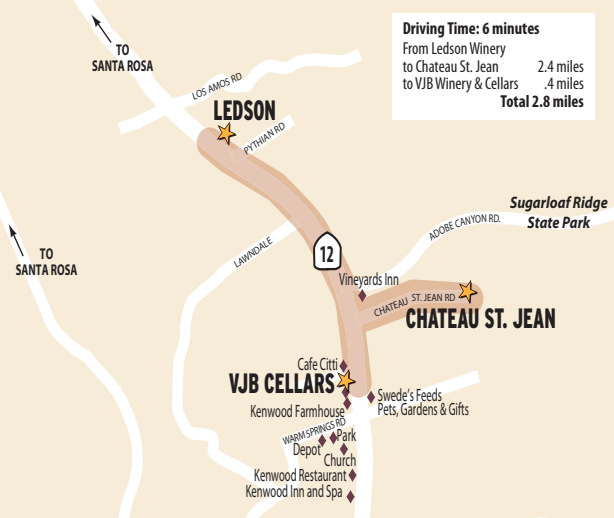

**Driving Time: 6 minutes**

From Ledson Winery  
to Chateau St. Jean 2.4 miles  
to VJB Winery & Cellars .4 miles  
**Total 2.8 miles**

TO  
SANTA ROSA

LOS AMOS RD

**LEDSON**

PYTHIAN RD

LAWNDALE

12

ADOBE CANYON RD.

*Sugarloaf Ridge  
State Park*

TO  
SANTA ROSA

Vineyards Inn

CHATEAU ST. JEAN RD

**CHATEAU ST. JEAN**

Cafe Citti  
**VJB CELLARS**

Kenwood Farmhouse

Swede's Feeds  
Pets, Gardens & Gifts

WARM SPRINGS RD  
Park  
Depot

Church

Kenwood Restaurant

Kenwood Inn and Spa