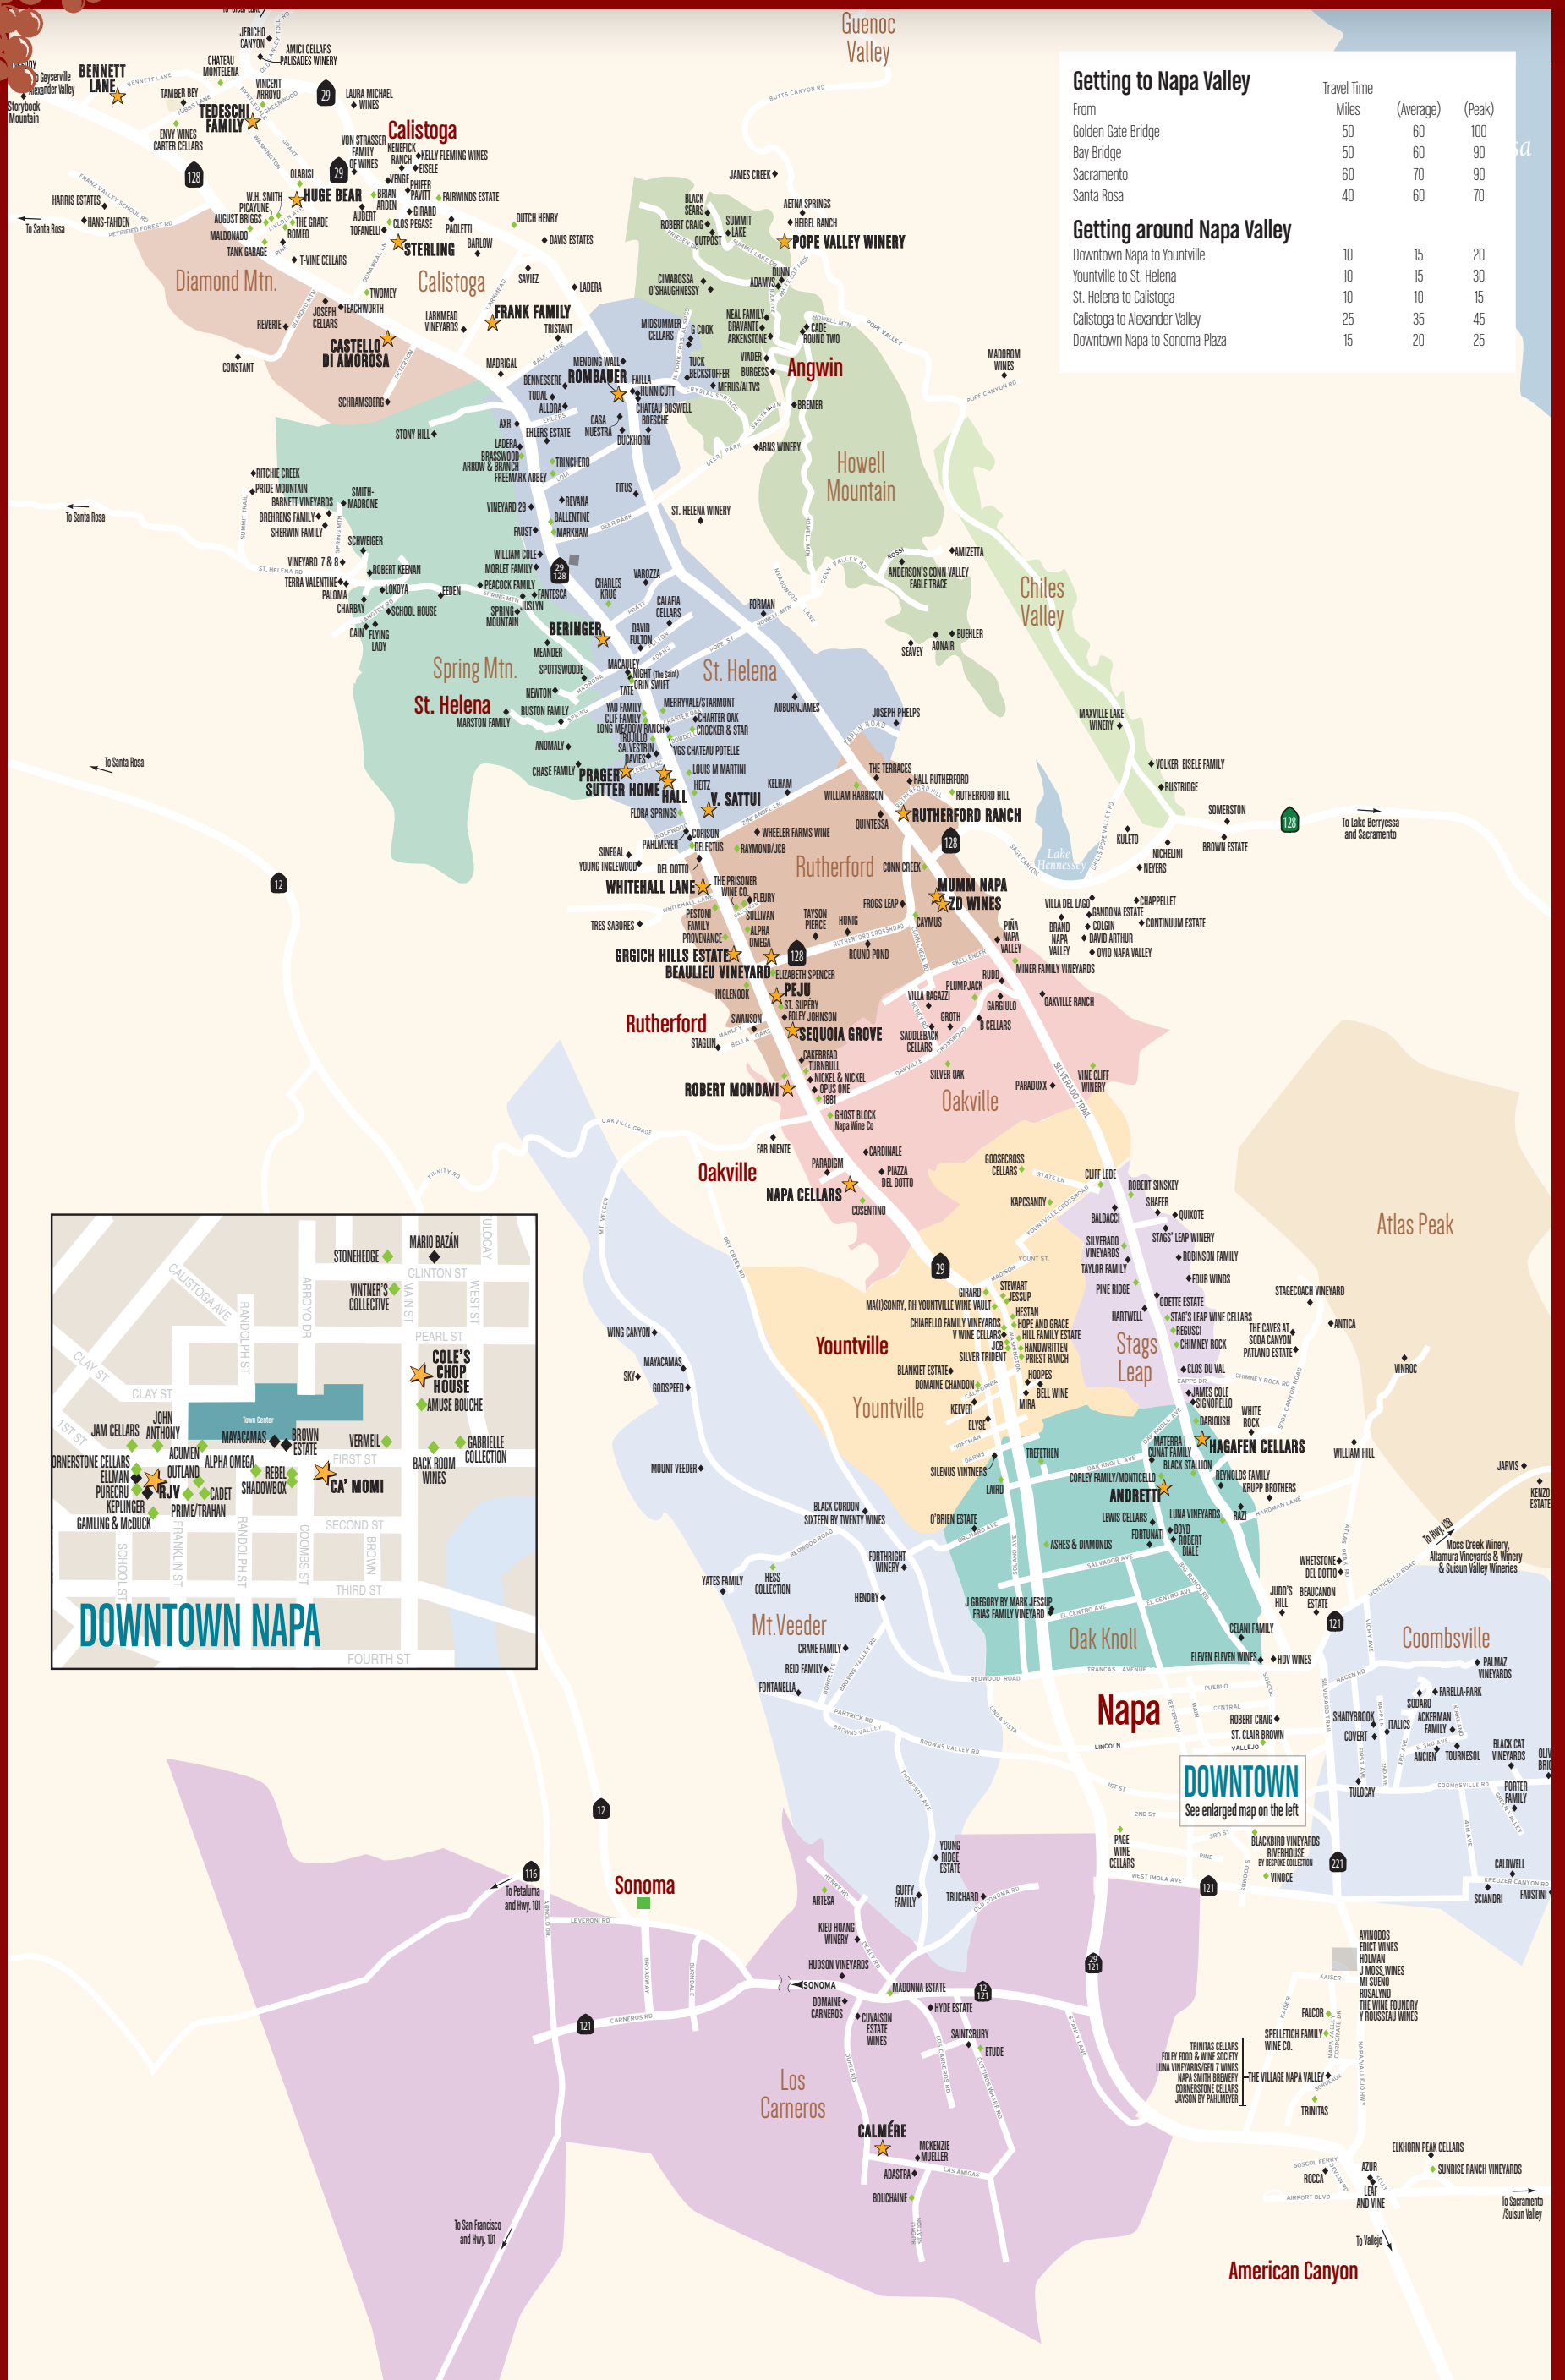

# Napa Valley Wineries & Tasting Rooms

### Getting to Napa Valley

From	Miles	(Average)	(Peak)
Golden Gate Bridge	50	60	100
Bay Bridge	50	60	90
Sacramento	60	70	90
Santa Rosa	40	60	70

### Getting around Napa Valley

Downtown Napa to Yountville	10	15	20
Yountville to St. Helena	10	15	30
St. Helena to Calistoga	10	10	15
Calistoga to Alexander Valley	25	35	45
Downtown Napa to Sonoma Plaza	15	20	25

### DOWNTOWN NAPA

See enlarged map on the left

Map showing streets (Clay St, 1st St, 2nd St, 3rd St, 4th St, etc.) and winery locations in downtown Napa, including Cole's Chop House, Amuse Bouche, and others.