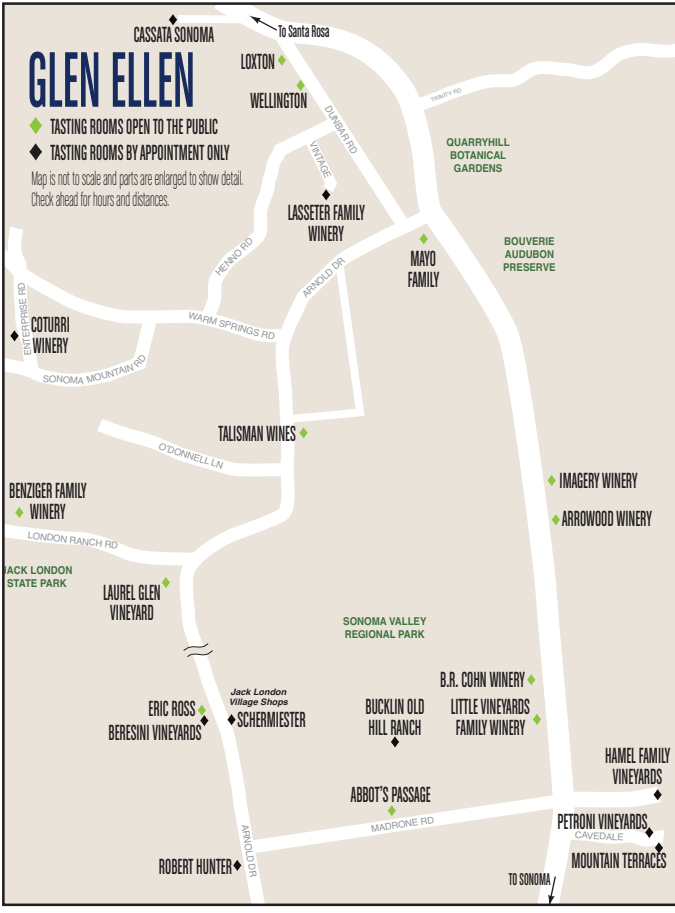

GLEN ELLEN

◆ TASTING ROOMS OPEN TO THE PUBLIC

◆ TASTING ROOMS BY APPOINTMENT ONLY

Map is not to scale and parts are enlarged to show detail.
Check ahead for hours and distances.

CASSATA SONOMA

To Santa Rosa

LOXTON

WELLINGTON

DUNBAR RD
VINTAGE

TRINITY RD

QUARRYHILL
BOTANICAL
GARDENS

LASSETER FAMILY
WINERY

MAYO
FAMILY

BOUVIERIE
AUDUBON
PRESERVE

HENNO RD
ARNOLD DR

WARM SPRINGS RD

ENTERPRISE RD

COTURRI
WINERY

SONOMA MOUNTAIN RD

TALISMAN WINES

O'DONNELL LN

BENZIGER FAMILY
WINERY

◆ IMAGERY WINERY

◆ ARROOOD WINERY

LONDON RANCH RD

JACK LONDON
STATE PARK

LAUREL GLEN
VINEYARD

SONOMA VALLEY
REGIONAL PARK

ERIC ROSS
BERESINI VINEYARDS

Jack London
Village Shops

◆ SCHERMIESTER

BUCKLIN OLD
HILL RANCH

B.R. COHN WINERY

LITTLE VINEYARDS
FAMILY WINERY

HAMEL FAMILY
VINEYARDS

ABBOT'S PASSAGE

MADRONE RD

PETRONI VINEYARDS
CAVEDALE

MOUNTAIN TERRACES

ROBERT HUNTER

ARNOLD DR

TO SONOMA