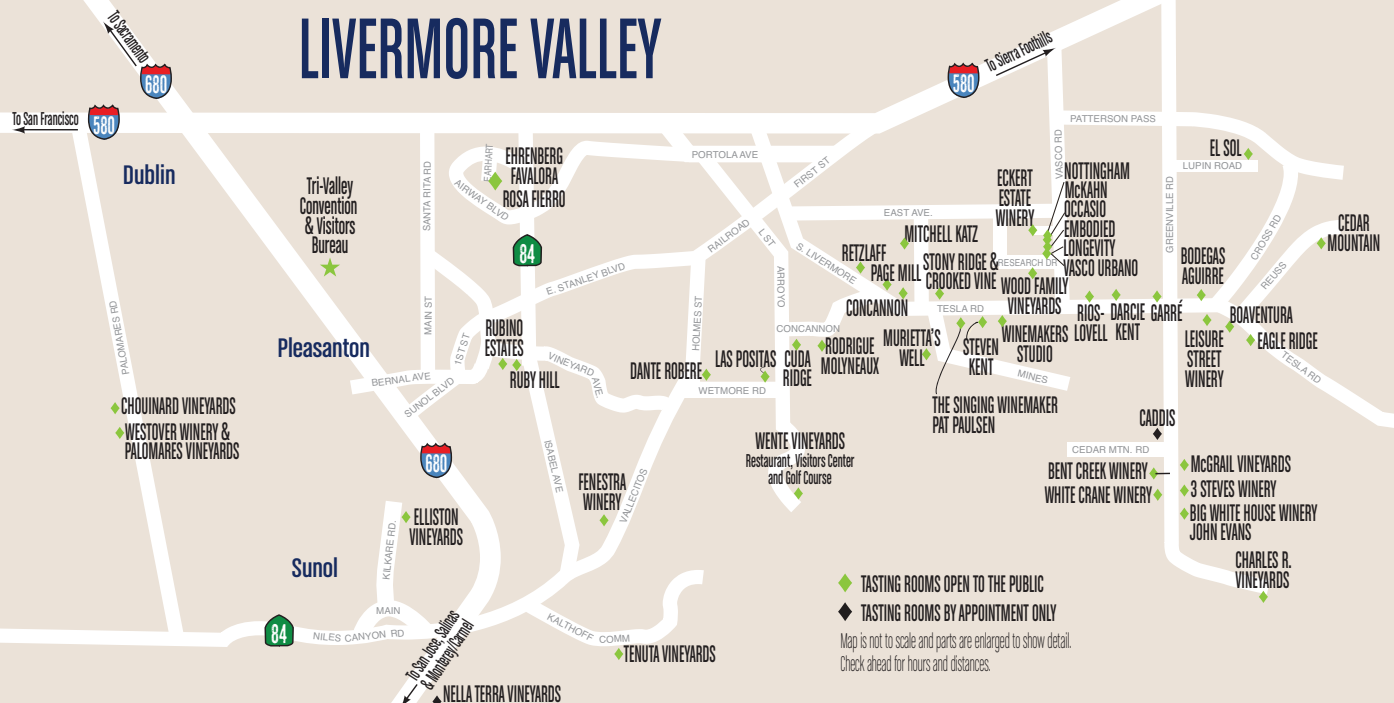

# LIVERMORE VALLEY

- ◆ TASTING ROOMS OPEN TO THE PUBLIC
- ◆ TASTING ROOMS BY APPOINTMENT ONLY

Map is not to scale and parts are enlarged to show detail.  
Check ahead for hours and distances.