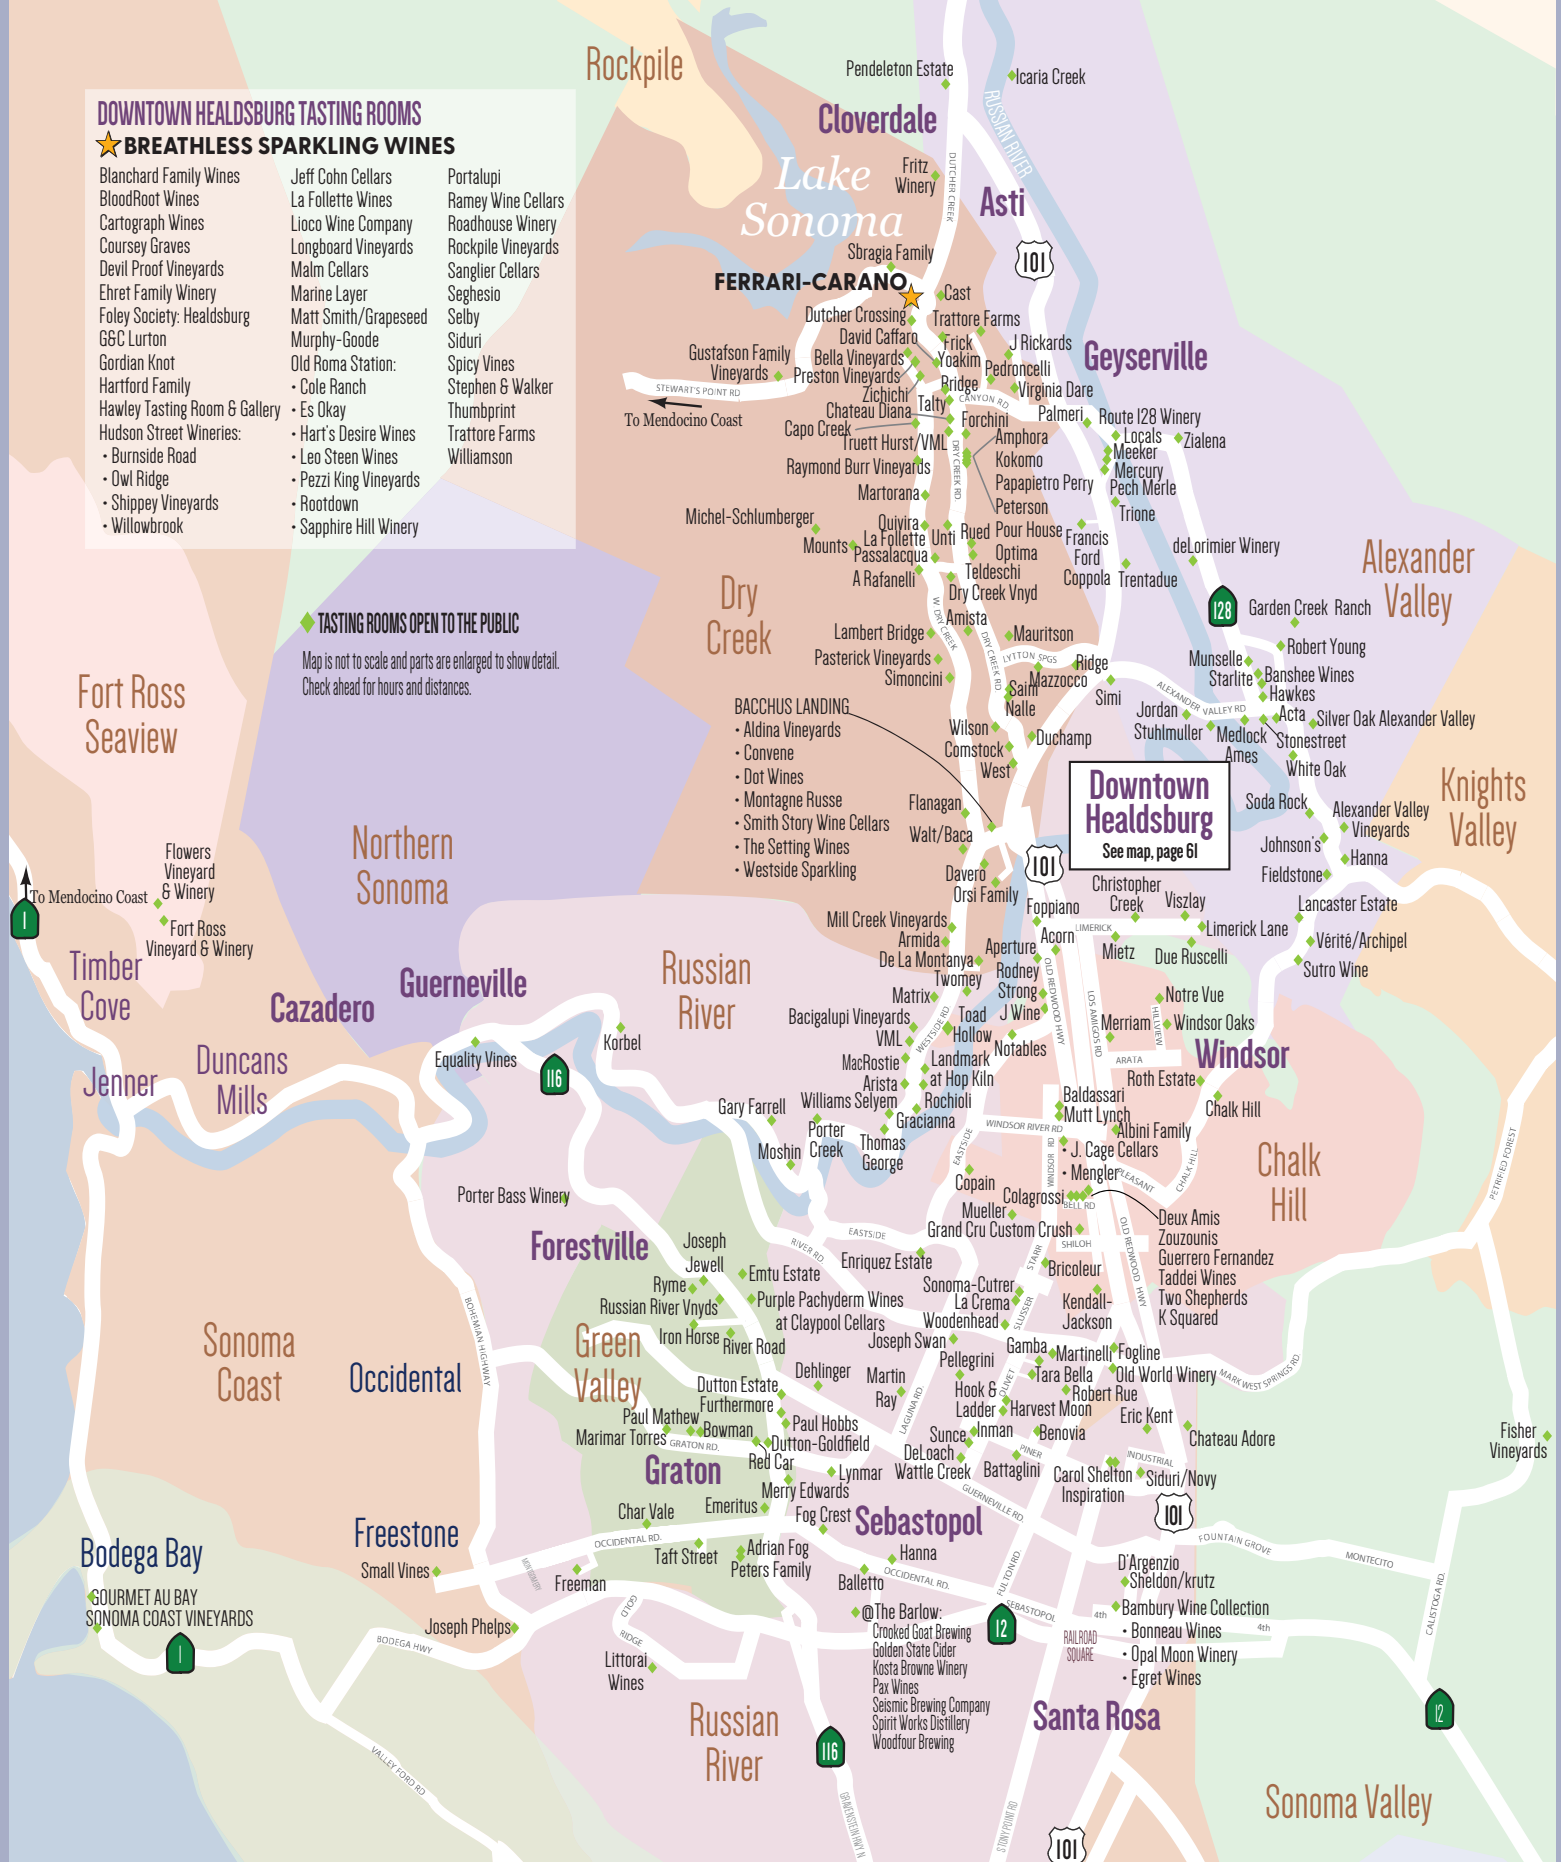

## DOWNTOWN HEALDSBURG TASTING ROOMS

### ◆ TASTING ROOMS OPEN TO THE PUBLIC

Map is not to scale and parts are enlarged to show detail. Check ahead for hours and distances.

**Downtown Healdsburg**  
See map, page 61

- BACCHUS LANDING**
- Aldina Vineyards
  - Convene
  - Dot Wines
  - Montagne Russe
  - Smith Story Wine Cellars
  - The Setting Wines
  - Westside Sparkling

To Mendocino Coast  
1  
Flowers Vineyard & Winery  
Fort Ross Vineyard & Winery

Timber Cove  
Jenner  
Duncans Mills  
Cazadero  
Guerneville

Sonoma Coast  
Occidental  
Forestville  
Green Valley

Bodega Bay  
GOURMET AU BAY SONOMA COAST VINEYARDS  
Freestone

Knights Valley  
Robert Young  
Banshee Wines  
Hawkes  
Acta  
Silver Oak Alexander Valley  
Stonestreet  
White Oak  
Alexander Valley Vineyards  
Hanna  
128

Knights Valley  
Robert Young  
Banshee Wines  
Hawkes  
Acta  
Silver Oak Alexander Valley  
Stonestreet  
White Oak  
Alexander Valley Vineyards  
Hanna  
128