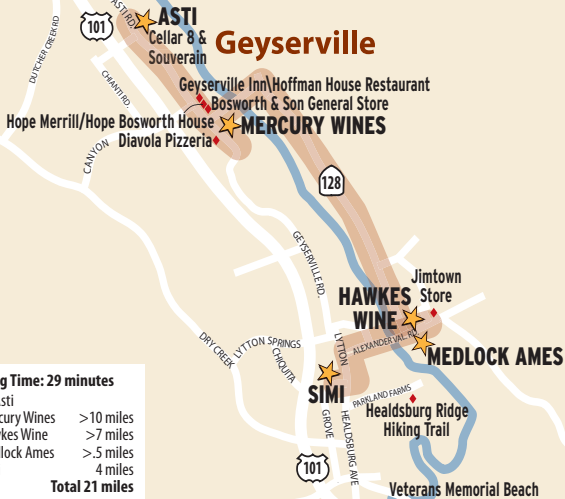

Not to scale

Driving Time: 29 minutes

From Asti

- to Mercury Wines > 10 miles
- to Hawkes Wine > 7 miles
- to Medlock Ames > .5 miles
- to Simi 4 miles

Total 21 miles